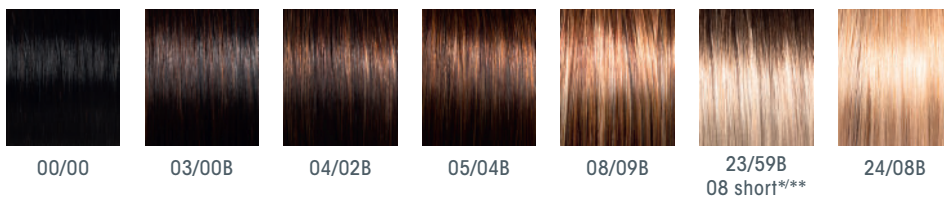

THE COLOR SELECTION

MicroLines Wide

WIDE 30

WIDE PUSHUP 20

WIDE PUSHUP 40

WIDE HIGHLINES 30

Other colors available as special order!

Please note: Printed colors usually deviate slightly from the color of the actual hair, therefore always use the Hairdreams Color Ring to select your colors. In addition, the selection of available colors may change due to changes in client request and demand.

THE COLOR SELECTION

MicroLines Tight

TIGHT 30

TIGHT PUSHUP 20

TIGHT PUSHUP 40

TIGHT PARTING 30 / TIGHT TOPHAIR 35

TIGHT LACE 30

Other colors available as special order!

Please note: Printed colors usually deviate slightly from the color of the actual hair, therefore always use the Hairdreams Color Ring to select your colors. In addition, the selection of available colors may change due to changes in client request and demand.