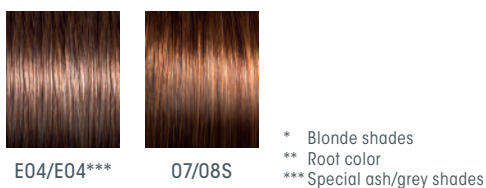

THE COLOR SELECTION

MicroLines Wide

WIDE 30

WIDE PUSHUP 20

WIDE PUSHUP 40

WIDE HIGHLINES 30

Other colors available as special order!

Please note: Printed colors usually deviate slightly from the color of the actual hair, therefore always use the Hairdreams Color Ring to select your colors. In addition, the selection of available colors may change due to changes in client request and demand.

THE COLOR SELECTION

MicroLines Tight

TIGHT 30

TIGHT PUSHUP 20

TIGHT PUSHUP 40

TIGHT PARTING 30 / TIGHT TOPHAIR 35

TIGHT LACE 30

Other colors available as special order!

Please note: Printed colors usually deviate slightly from the color of the actual hair, therefore always use the Hairdreams Color Ring to select your colors. In addition, the selection of available colors may change due to changes in client request and demand.