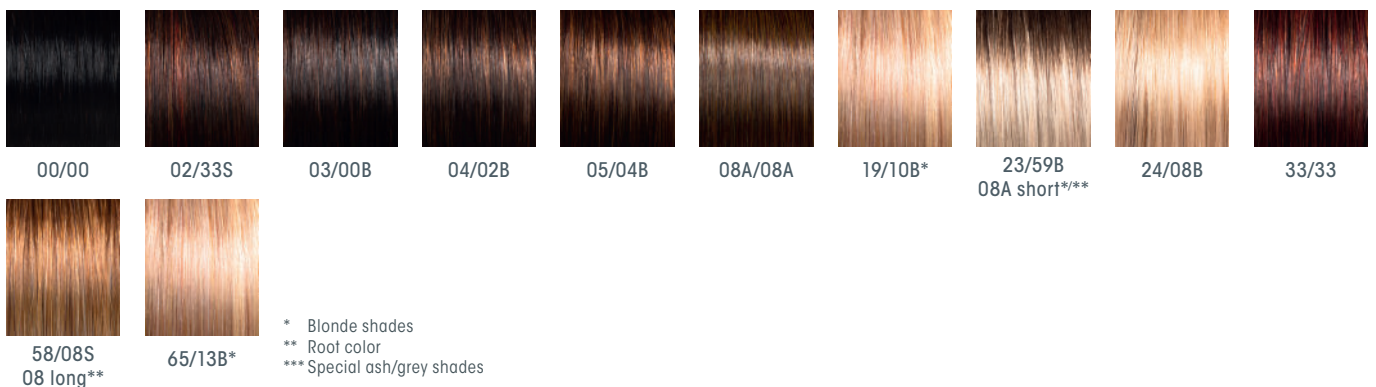

THE COLOR SELECTION

MicroLines Wide

WIDE 30

WIDE PUSHUP 20

WIDE PUSHUP 40

WIDE HIGHLINES 30

Other colors available as special order!

Please note: Printed colors usually deviate slightly from the color of the actual hair, therefore always use the Hairdreams Color Ring to select your colors. In addition, the selection of available colors may change due to changes in client request and demand.

THE COLOR SELECTION

MicroLines Tight

TIGHT 30

TIGHT PUSHUP 20

TIGHT PUSHUP 40

TIGHT PARTING 30 / TIGHT TOPHAIR 35

TIGHT LACE 30

Other colors available as special order!

Please note: Printed colors usually deviate slightly from the color of the actual hair, therefore always use the Hairdreams Color Ring to select your colors. In addition, the selection of available colors may change due to changes in client request and demand.