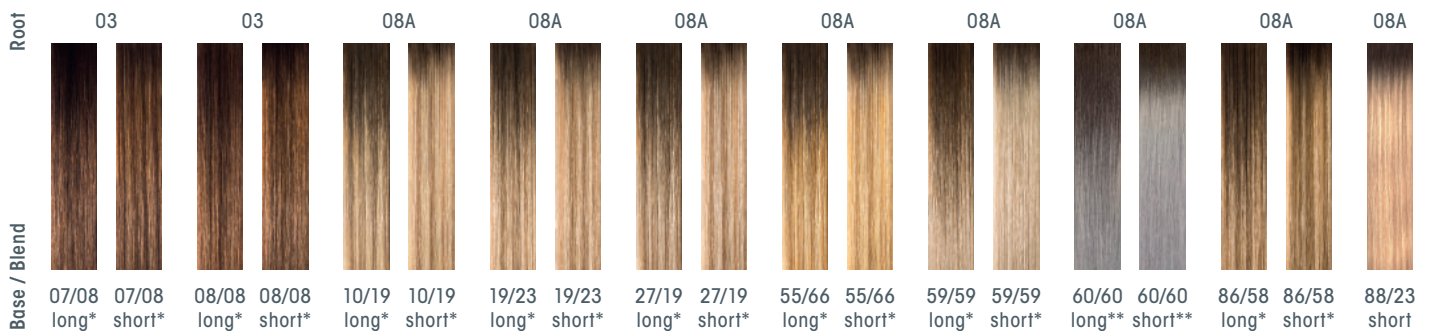

# THE COLOR SELECTION

## Laserbeamer NANO

5-Stars hair quality: 8" | 12" | 16" | 20"

7-Stars hair quality: 10" | 14" | 18" | 22"

Packaging unit: 25 pieces

### COLORS

### ROOT SHADOW, also available in 24" length

\* only available in 5-Star hair quality

\*\* only available in 7-Star hair quality

Blonde shades: 09/10, 10/13, 10/19, 13/13, 27/19, 27/27, 59/59, 65/13

Not available in all lengths, please contact your service team: 05A/05A, 08A/08A, 60/60, 75/75, 88/23, 88/88, 60/60-08A-L, 60/60-08A-S, 88/23-08A-S