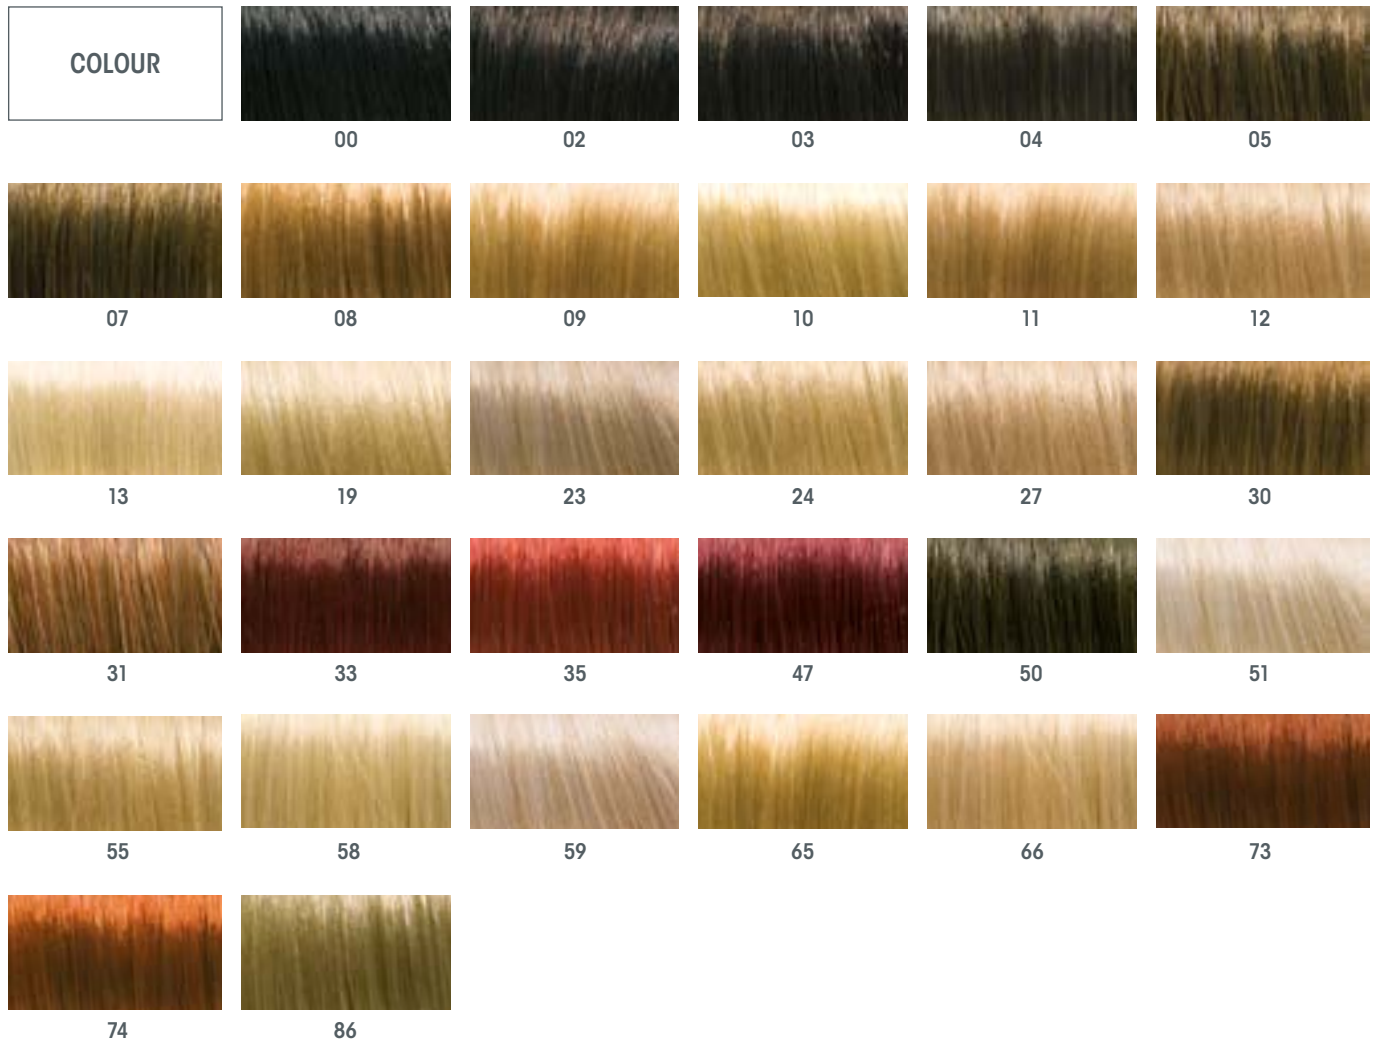

FreeStyler - Colours

STRAND SIZE NO (Normal) / CP (Comfort Point)

* Only in strand size CP and length 40cm

Hair quality & Lengths

5 STARS 20cm / 30cm / 40cm / 50cm

7 STARS 15cm / 25cm / 35cm / 45cm / 55cm

STRAND SIZE ME (Medium / Nano)

COLOUR					
Base/Blend	00/00	02/00	02/04	03/02	03/05
					
03/07	04/05	05/07	07/08	08/08	08A/08A*
					
08/19	09/10	10/13	10/19	13/13	19/19
					
19/23	27/19	27/27	33/33	35/35	47/47
					
55/66	58/58	59/59	65/09	65/13	66/65
					
73/74	86/58	86/86			

*Only 5 STARS quality; not available in 20cm length

Hair quality & Lengths

5 STAR 20cm / 30cm / 40cm / 50cm

7 STAR 25cm / 35cm / 45cm / 55cm

ROOT SHADOW - STRAND SIZE ME (Medium / Nano)

ROOT	03		03		08A		08A		08A		08A		08A			
	LONG	SHORT	LONG	SHORT	LONG	SHORT	LONG	SHORT	LONG	SHORT	LONG	SHORT	LONG	SHORT		
COLOUR																
Base/Blend	07/08	07/08	08/08	08/08	10/19	10/19	19/23	19/23	27/19	27/19	55/66	55/66	59/59	59/59	86/58	86/58

Hair quality & Lengths

ROOT SHADOW: 5 STAR 30cm / 40cm / 50cm / 60cm

Additional colours, lengths and qualities are available by special order!

Please note: Printed colours usually deviate slightly from the colour of the actual hair, therefore always use the Hairdreams Colour Ring to select your colours. In addition, the selection of available colours may change due to changes in client request and demand.